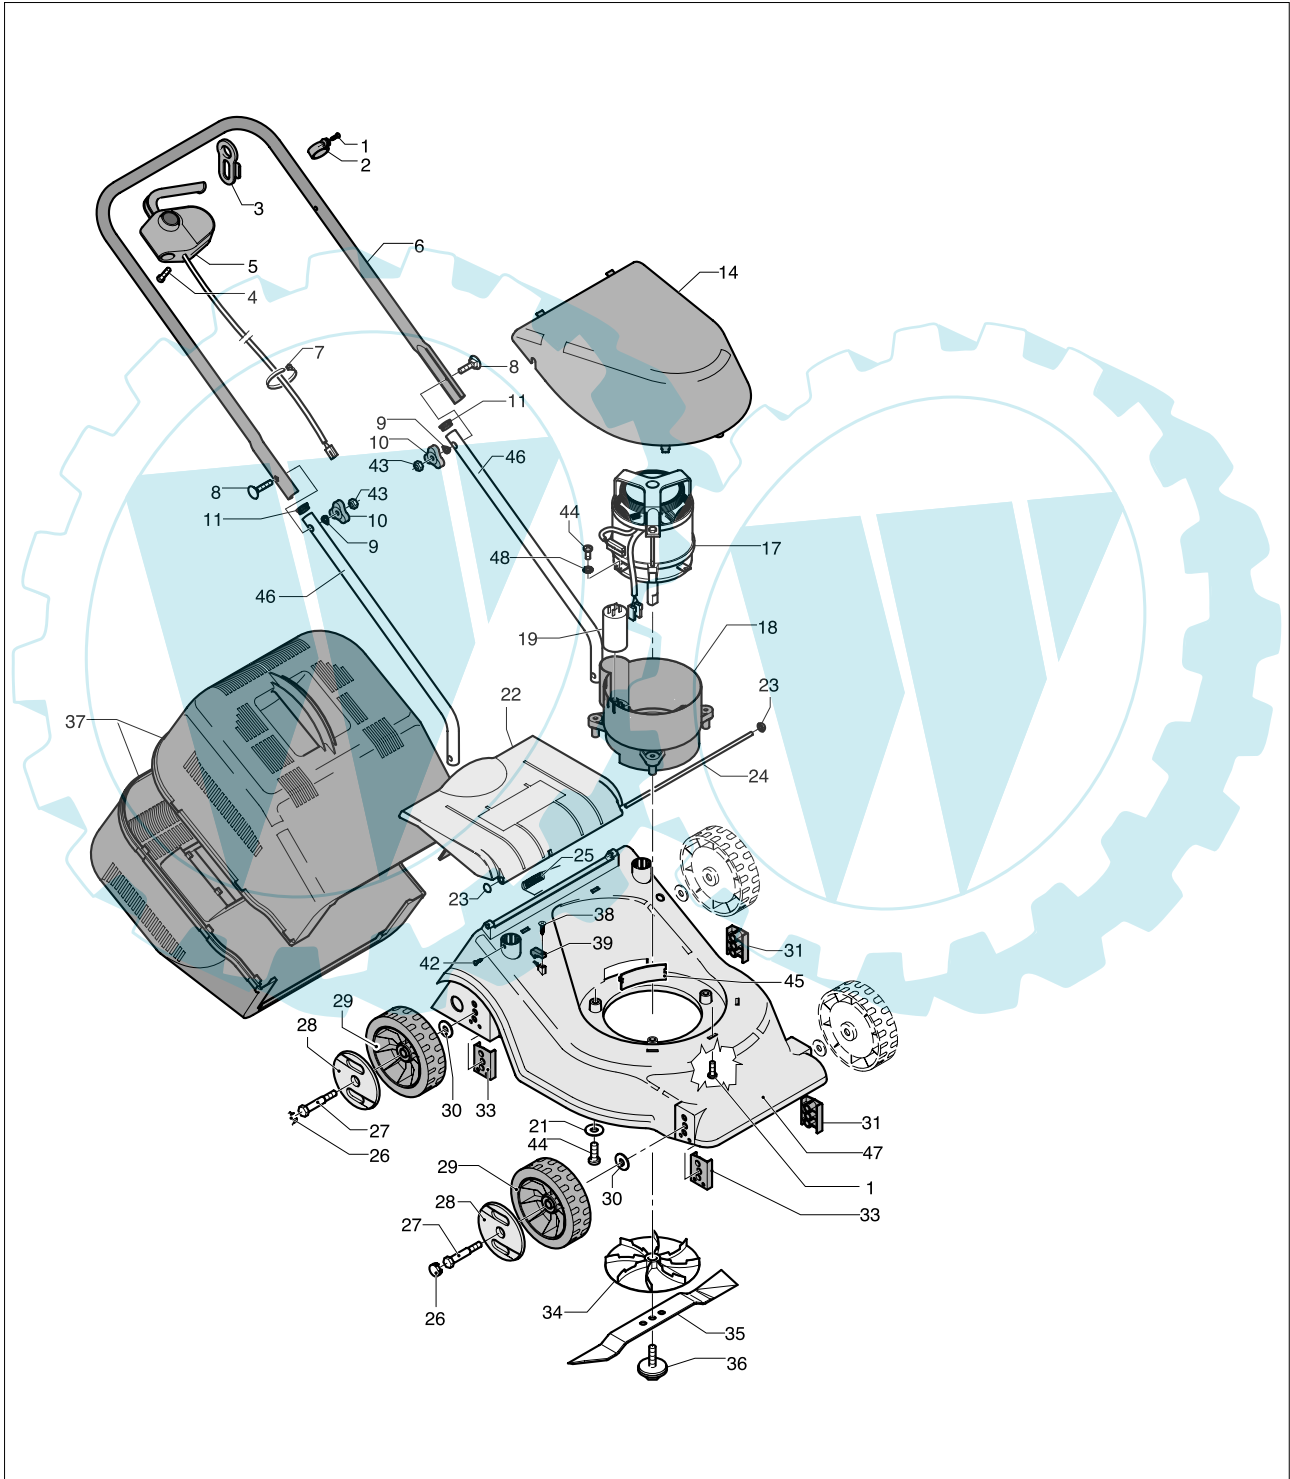

brand	YARDPRO

date	APR /03	SHEET 1/3

Model

Product number

9538764-30